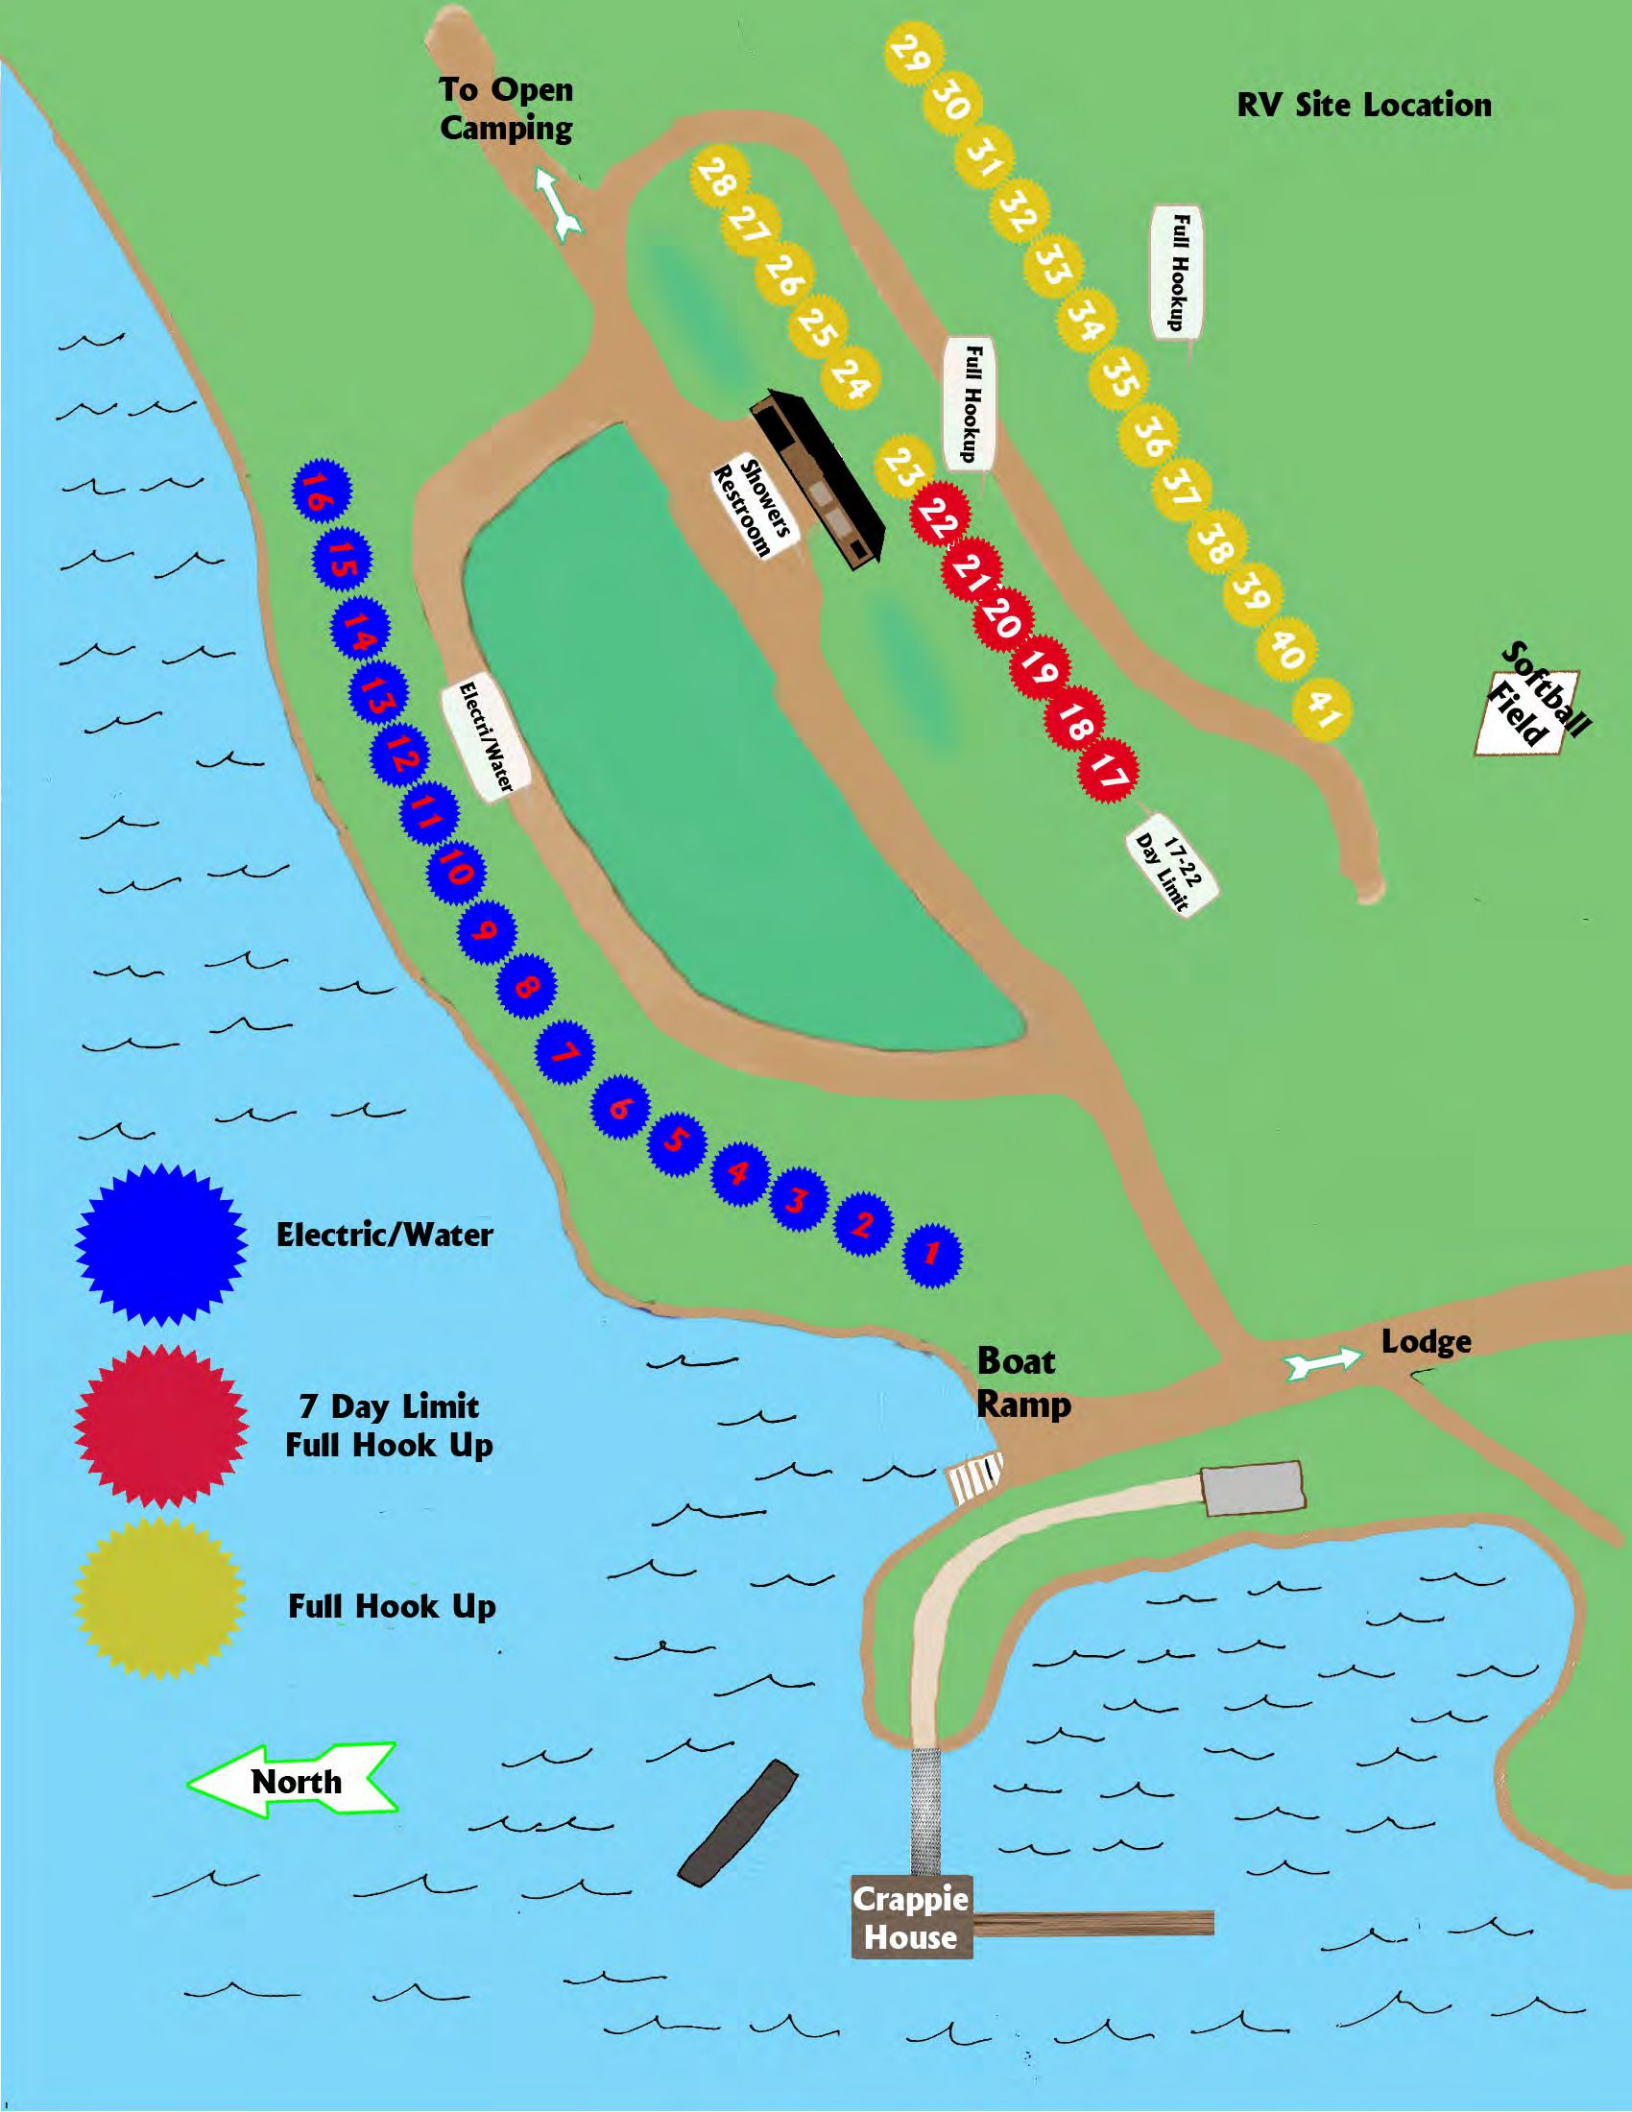

To Open
Camping

RV Site Location

Showers
Restroom

Full Hookup

Full Hookup

Electric/Water

17-22
Day Limit

Softball
Field

Electric/Water

7 Day Limit
Full Hook Up

Full Hook Up

North

Boat
Ramp

Lodge

Crappie
House